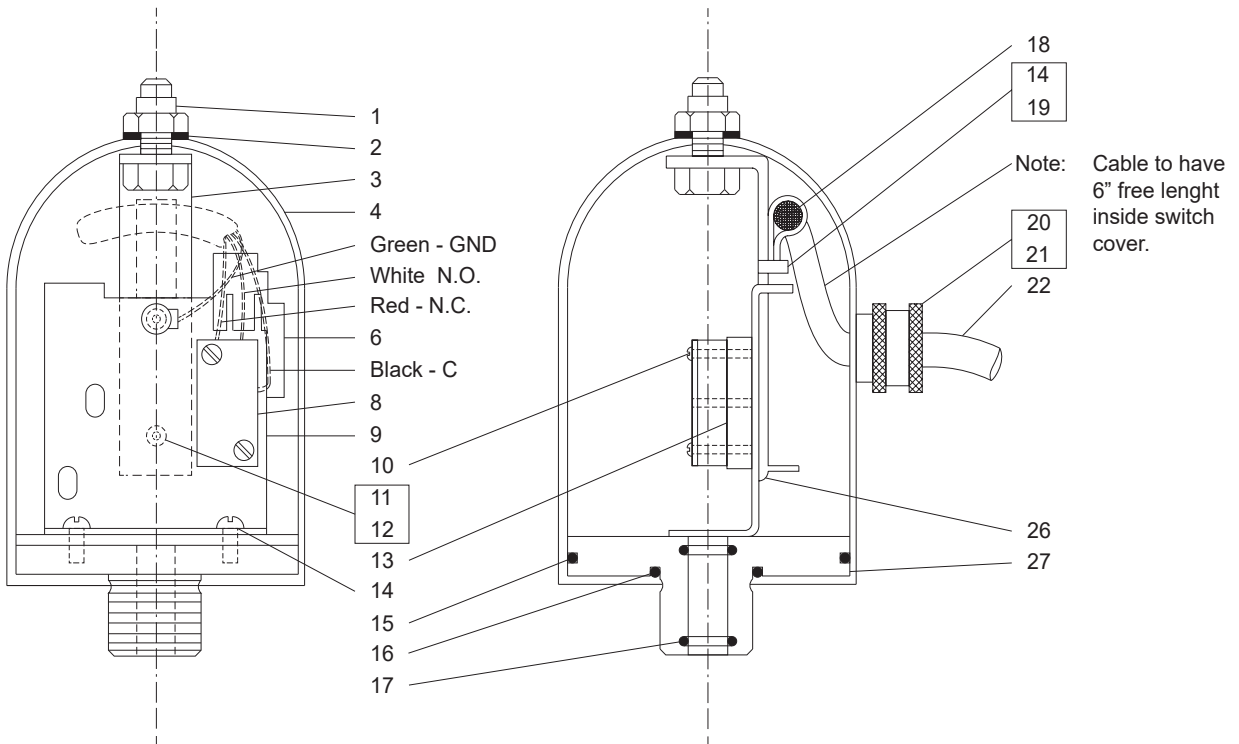

Note: Position Cable entrance and knurled nut facing switch adjusting screws as shown (20 and 21)

Note: Jumper wire to be soldered on back of slip-on connector of black lead wire.