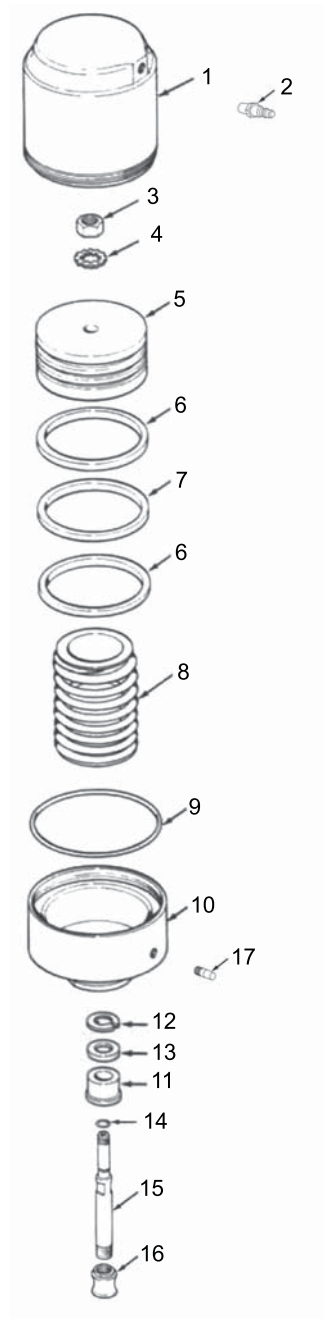

Pos	Qty	Denomination	
1	1	Cylinder	750846
2	1	Air coupler adapter	764098
3	1	Nut	189923
4	□	Lockwasher	189971
5	1	Piston	767870
6	□	Vee block packing	755460
7	□	Felt seal	755464
8	1	Spring assembly	750832
9	□	O-ring	296608
10	1	Bonnet	753826
11	1	Bushing	764754
12	□	Retainer ring	755090
13	□	V Packing	755461
14	□	O-ring	755388
15	1	Stem	750605
16	1	Coupler	764241
17	1	Vented plug	181256

Parts marked with □ are included in the service kits.

□	Service kit	9613990037