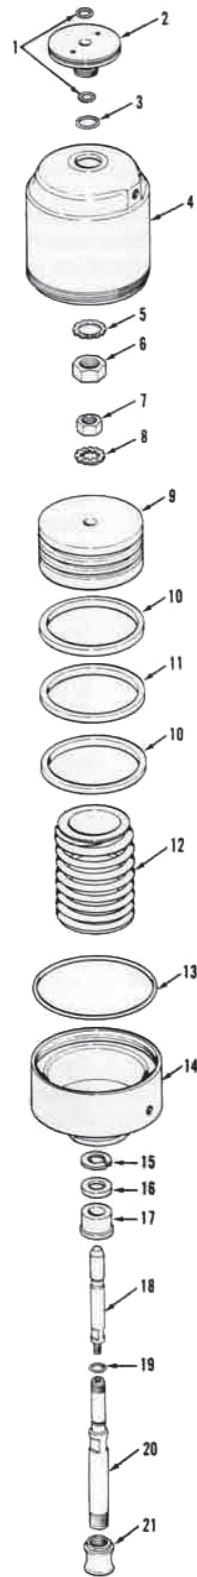

Pos	Qty	Denomination	2"	2 1/2"	3"	3H
1	□	2 O ring-base plate to stem	755388	755388	755388	755388
2		1 Base plate	759592	759592	759592	759592
3	□	1 O ring-base plate to housing	755531	755531	755531	755531
4		1 Cylinder-actuator body	750830	750830	750830	750830
5		1 Lock washer-base plate nut	754869	754869	754869	754869
6		1 Nut-base plate	754338	754338	754338	754338
7		1 Nut-actuator stem	189923	189923	189923	189923
8		1 Lock washer stem	189971	189971	189971	189971
9		1 Piston	767870	759405	759405	759405
10	□	2 Packing	755460	755460	755460	755460
11	□	1 Felt seal	755464	755464	755464	755464
12		1 Spring Assembly	750826	750797	750796	750796
		1 Spring assembly (small 3H only)				750803
13	□	1 O ring-bonnet to cylinder	296608	296608	296608	296608
14		1 Bonnet actuator	753796	753796	753796	759407
15	□	1 Ring-retaining	755090	755090	755090	755090
16	□	1 Packing-vee block	755461	755461	755461	755461
17		1 Bushing-stem	764754	764754	764754	764754
18		1 Stem-indicating	750327	750327	750327	750327
19	□	1 O ring-stem	755388	755388	755388	755388
20		1 Stem-actuator	750324	750324	750324	750324
21		1 Coupler	764241	764241	764241	764241
22		1 Plug-vented	181256	181256	181256	181256

Parts marked with □ are included in the service kits.

□ **Service kit 9613990171**