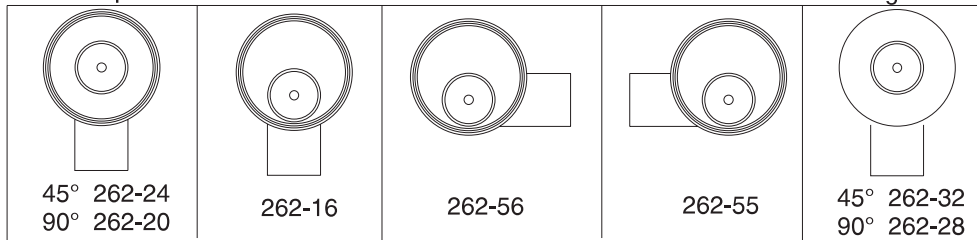

Tri-Clamp® Bodies

Flange Bodies

KETTLE VALVE PORT CONFIGURATION
Bottom View - Looking into valve body through mounting end.