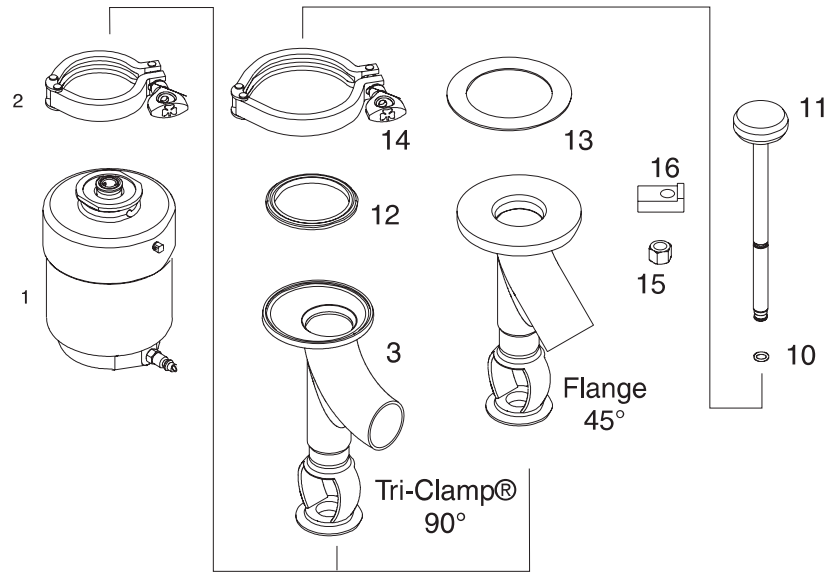

Tri-Clamp® Bodies

Flange Bodies