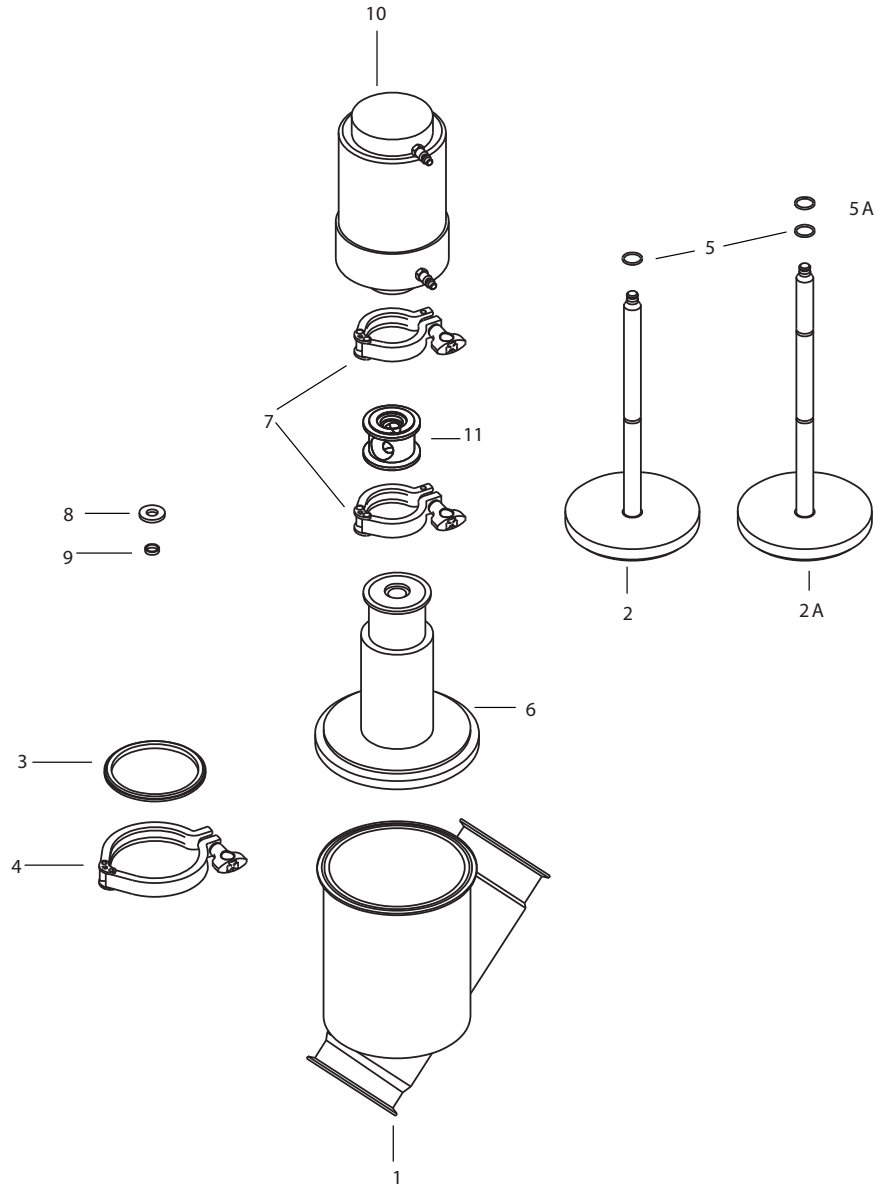

Pos	Qty	Denomination	1"	1 1/2"	2"	2 1/2"	3"	4"
1	1	Valve, "Y" Body	621066	622268	623368	620754	620754	620235
2	1	Valve, plug assembly, BUNA	770333	770515	770472	772074	778257	770712
	1	Valve, plug assembly, EPDM	NA	771354	NA	NA	NA	NA
	1	Valve, plug assembly, SFY	NA	770829	772447	772927	772051	772106
2A	1	OY Valve, plug assembly, BUNA	NA	770592	771812	770031	773117	773167
	1	OY Valve, plug assembly, EPDM	NA	NA	770129	NA	NA	NA
	1	OY Valve, plug assembly, SFY	NA	NA	770153	770926	770054	NA
3	1	Body, gasket, BUNA	299317	298454	298455	298456	298360	299320
	1	Body, gasket, EPDM	NA	290048	290036	290018	290037	290315
	1	Body, gasket, SFY	290015	290040	290049	290053	9634049347	290225
4	1	Body, clamp	NA	212206	212207	755345	755114	270085
5	1	O-ring, valve plug stem, BUNA	755351	755351	755351	755357	755357	755357
	1	O-ring, valve plug stem, EPDM	750036	750036	750036	750037	750037	750037
	1	O-ring, valve plug stem, SFY	750172	750172	750172	750173	750173	750173
5A	1	OY O-ring, valve plug assembly, BUNA	755388	755388	755388	755542	755542	755542
	1	OY O-ring, valve plug assembly, EPDM	750004	750004	750004	750728	750728	750728
	1	OY O-ring, valve plug assembly, SFY	750084	750084	750084	751715	751715	751715
6	1	Valve, bonnet	NA	NA	NA	NA	NA	NA
7	1	Actuator clamp	212196	212196	212196	212196	212196	212196
8	1	Stainless steel washer	754781	754781	754781	754776	754776	754776
9	1	O-ring, valve bonnet, BUNA	755357	755357	755357	755370	755370	755370
	1	O-ring, valve bonnet, EPDM	755037	755037	755037	750132	750132	750132
	1	O-ring, valve bonnet, SFY	750173	750173	750173	750077	750077	750077
10	1	Actuator-Type 10	NA	751170	751185	751186	751187	On Application
	1	Actuator-Type 20	751196	751168	751189	NA	NA	NA
	1	Actuator-Type 30	NA	759348	751274	NA	751130	751191
11	1	Yoke OY	NA	NA	NA	NA	NA	NA

Parts marked with ◻♦ are included in the service kits.

		1"	1 1/2"	2"	2 1/2"	3"	4"
◻	161 Service Kit BUNA . . .	9613990232	9613990235	9613990238	9613990241	9613990244	9613990247
◻	161 Service Kit EPDM . . .	9613990233	9613990236	9613990239	9613990242	9613990245	9613990248
◻	161 Service Kit SFY	9613990234	9613990237	9613990240	9613990243	9613990246	9613990249
♦	161OY Service Kit BUNA . .	9613990214	9613990217	9613990220	9613990223	9613990226	9613990229
♦	161OY Service Kit EPDM . .	9613990215	9613990218	9613990221	9613990224	9613990227	9613990230
♦	161OY Service Kit SFY . . .	9613990216	9613990219	9613990222	9613990225	9613990228	9613990231